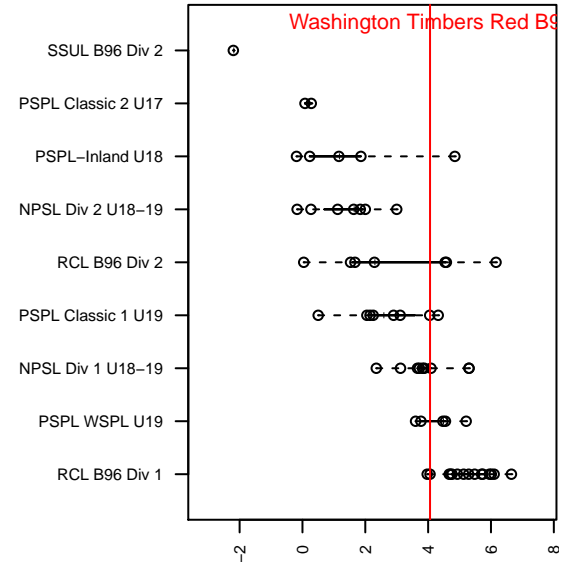

**attack and defense rating
relative to others at age
and all opponents in last 13 months**