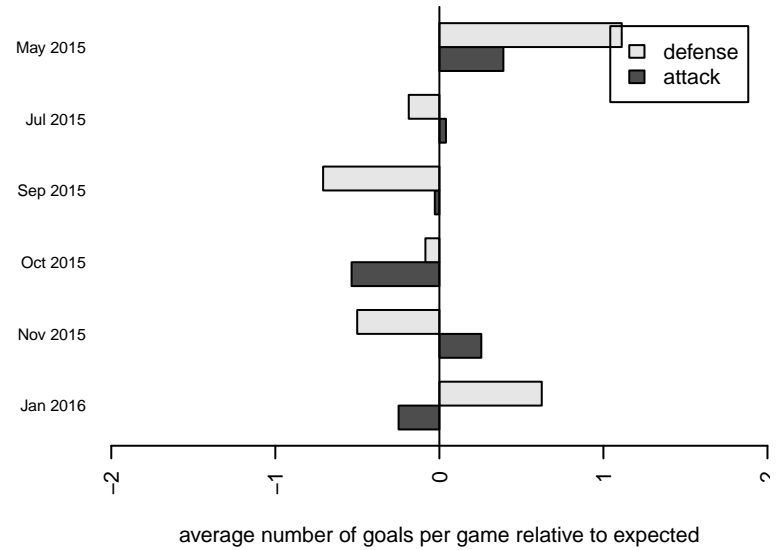

Performance relative to 13 month average