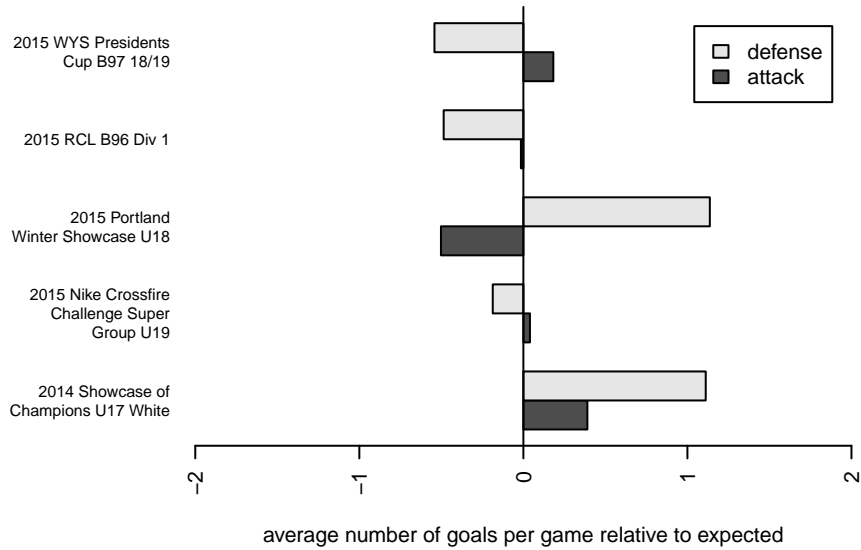

Performance relative to 13 month average