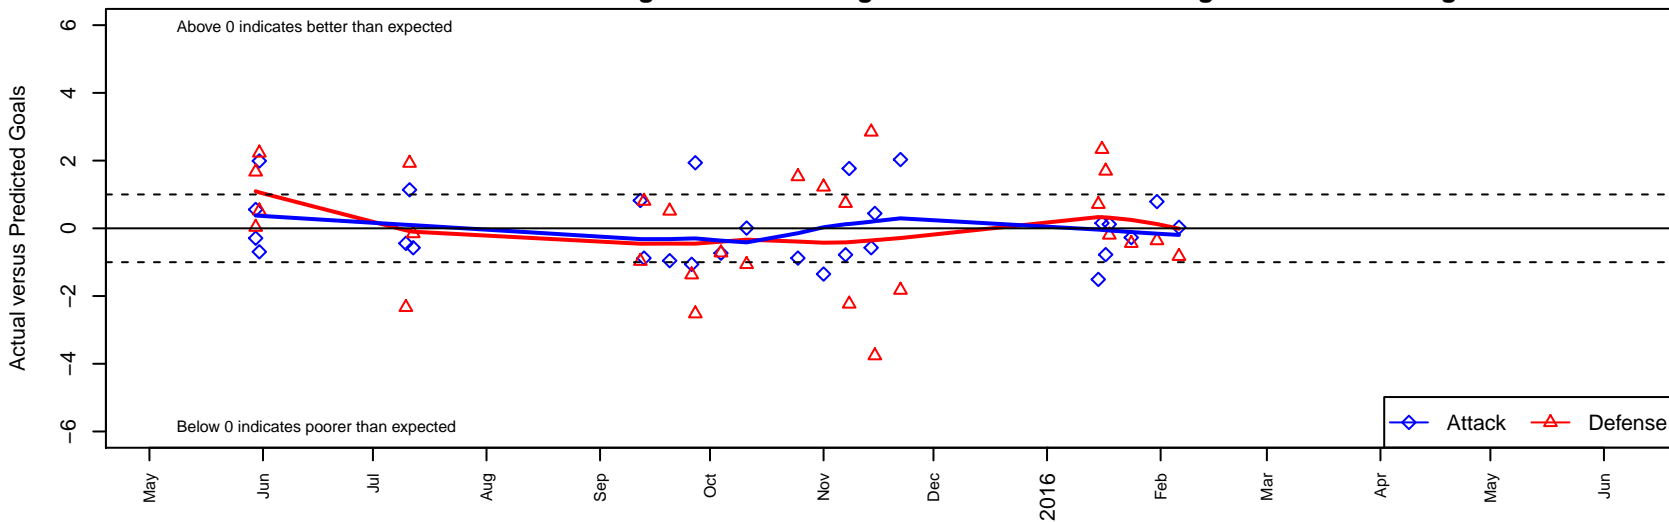

Washington Timbers Red B97

Washington Timbers
 Vancouver, WA
 B97 total strength=1655
 attack=22.19 defense=16.88
 fall league = RCL B96 Div 1

alt names used:
 WA Timbers B97 Red A
 WTFC B97Red

Venues played:
 2014 Showcase of Champions U17 White
 2015 Nike Crossfire Challenge Super Group U'
 2015 RCL B96 Div 1
 2015 Portland Winter Showcase U18
 2015 WYS Presidents Cup B97 18/19

Washington Timbers Red B97
 Dots are actual minus expected GF (blue circles) and GA (red triangles).
 Blue line is smoothed change in attack strength. Red is smoothed change in defense strength.

**attack and defense variance (black dot)
relative to other teams
and top 10 in region**