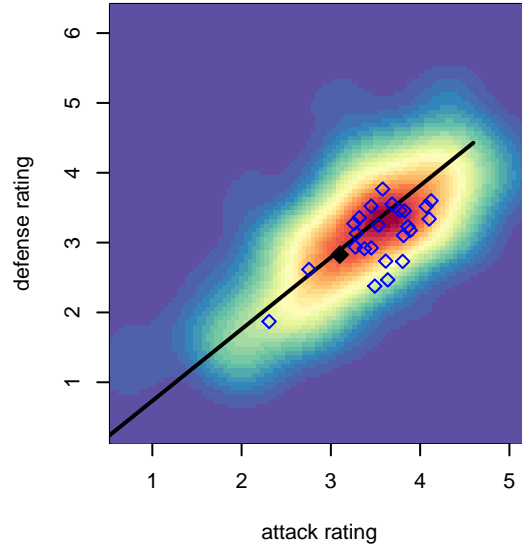

**attack and defense rating
relative to others at age
and all opponents in last 13 months**